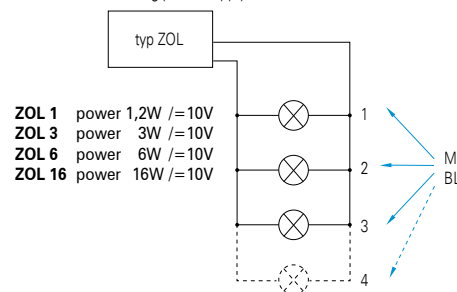

BEAR

PERMANENT LED LIGHTING FITTING

Bear

- power supply 10V DC
- power 0.4 W
- fixed in openings of dia. 50 mm or inside installation boxes
- colour of light: white or blue

Colour of light emission:

W B

LED fitting power supply unit

Note: Total power output of connected fittings may not exceed power rating of ZOL power supply unit.

III IP20 F B CE

BABY LINE LED fittings collection

Moon

Width 89 mm
Height 132 mm

Cat

Width 85 mm
Height 104 mm

Star

Width 115 mm
Height 115 mm

Bear

Width 83 mm
Height 97 mm

Each product comes in two ways:

In pink wrapping, **Bear Stick** type, fixed with double-side pressure sensitive adhesive tape.

BEAR STICK

In blue wrapping, **Bear** type, fixed in openings of dia. 50 mm or inside installation boxes.