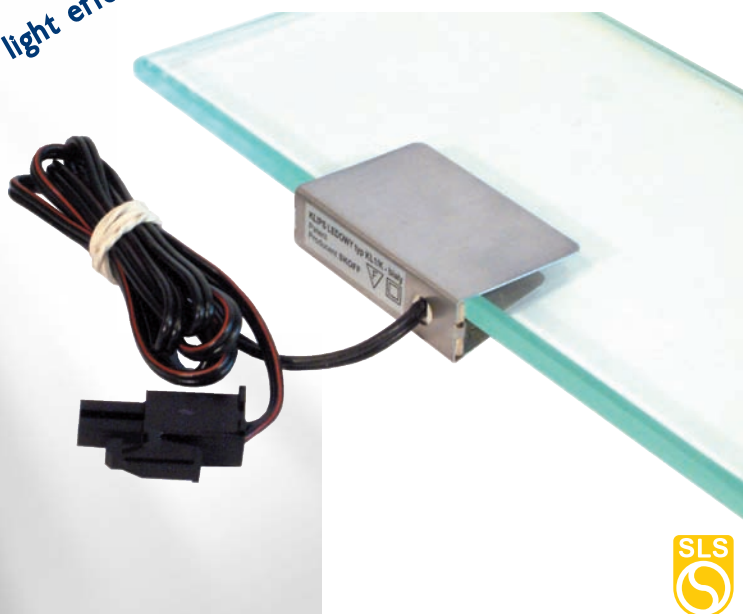

LED CLIPS

KL 1
LED CLIPS
type KL 1 - colour of light emission / clip casing

Unusual light effect

Such solution enables the lighting up of every single glass shelf there may be, of thickness ranging from 5 to 8 mm. It may be applied in kitchen furniture, display cabinets, utility tables, shelves affixed directly onto a wall etc... without any need for mechanical intervention.

Clip casing: L - lustro

Voltage rating 230V / 50Hz

Colour of light emission:

- **W** - white
- **B** - blue
- **R** - red
- **G** - green

Durability about 30.000 hours

Minimum power consumption

Note: Clips is a supplement to set 2KL 1

2 570 Ft/db+ÁFA

2KL 1
SET OF LED CLIPS
type 2KL 1 - colour of light emission / clip casing

Unusual light effect

Clip casing: L - lustro

Voltage rating 230V / 50Hz

Colour of light emission:

- **W** - white
- **B** - blue
- **R** - red
- **G** - green

Set of LED Clips:

- feeder - 1 psc.
- switch - 1 psc.
- contact unit - 6 light
- clips LED - 2 psc.

Durability about 30.000 hours

Minimum power consumption

5 600 Ft/db+ÁFA