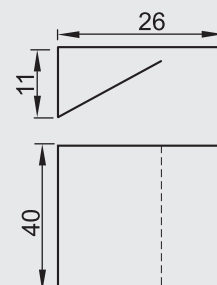

Clip casing: L - lustro

Voltage rating 230V / 50Hz

Colour of light emission:

- **W** - white
- **B** - blue
- **R** - red
- **G** - green

Durability about 30.000 hours

Minimum power consumption

Note: Clips is a supplement to set 2KL 1