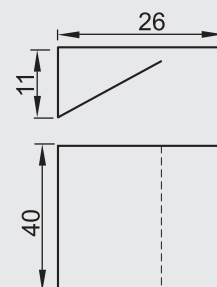

5 600 Ft/db+ÁFA