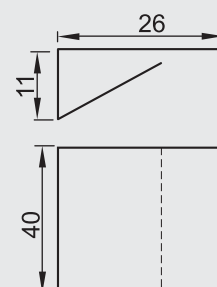

Clip casing: L - lustro

Voltage rating 230V / 50Hz

Colour of light emission:

- W - white
- B - blue
- R - red
- G - green

Durability about 30.000 hours

Minimum power consumption

Note: Clips is a supplement to set 2KL 1